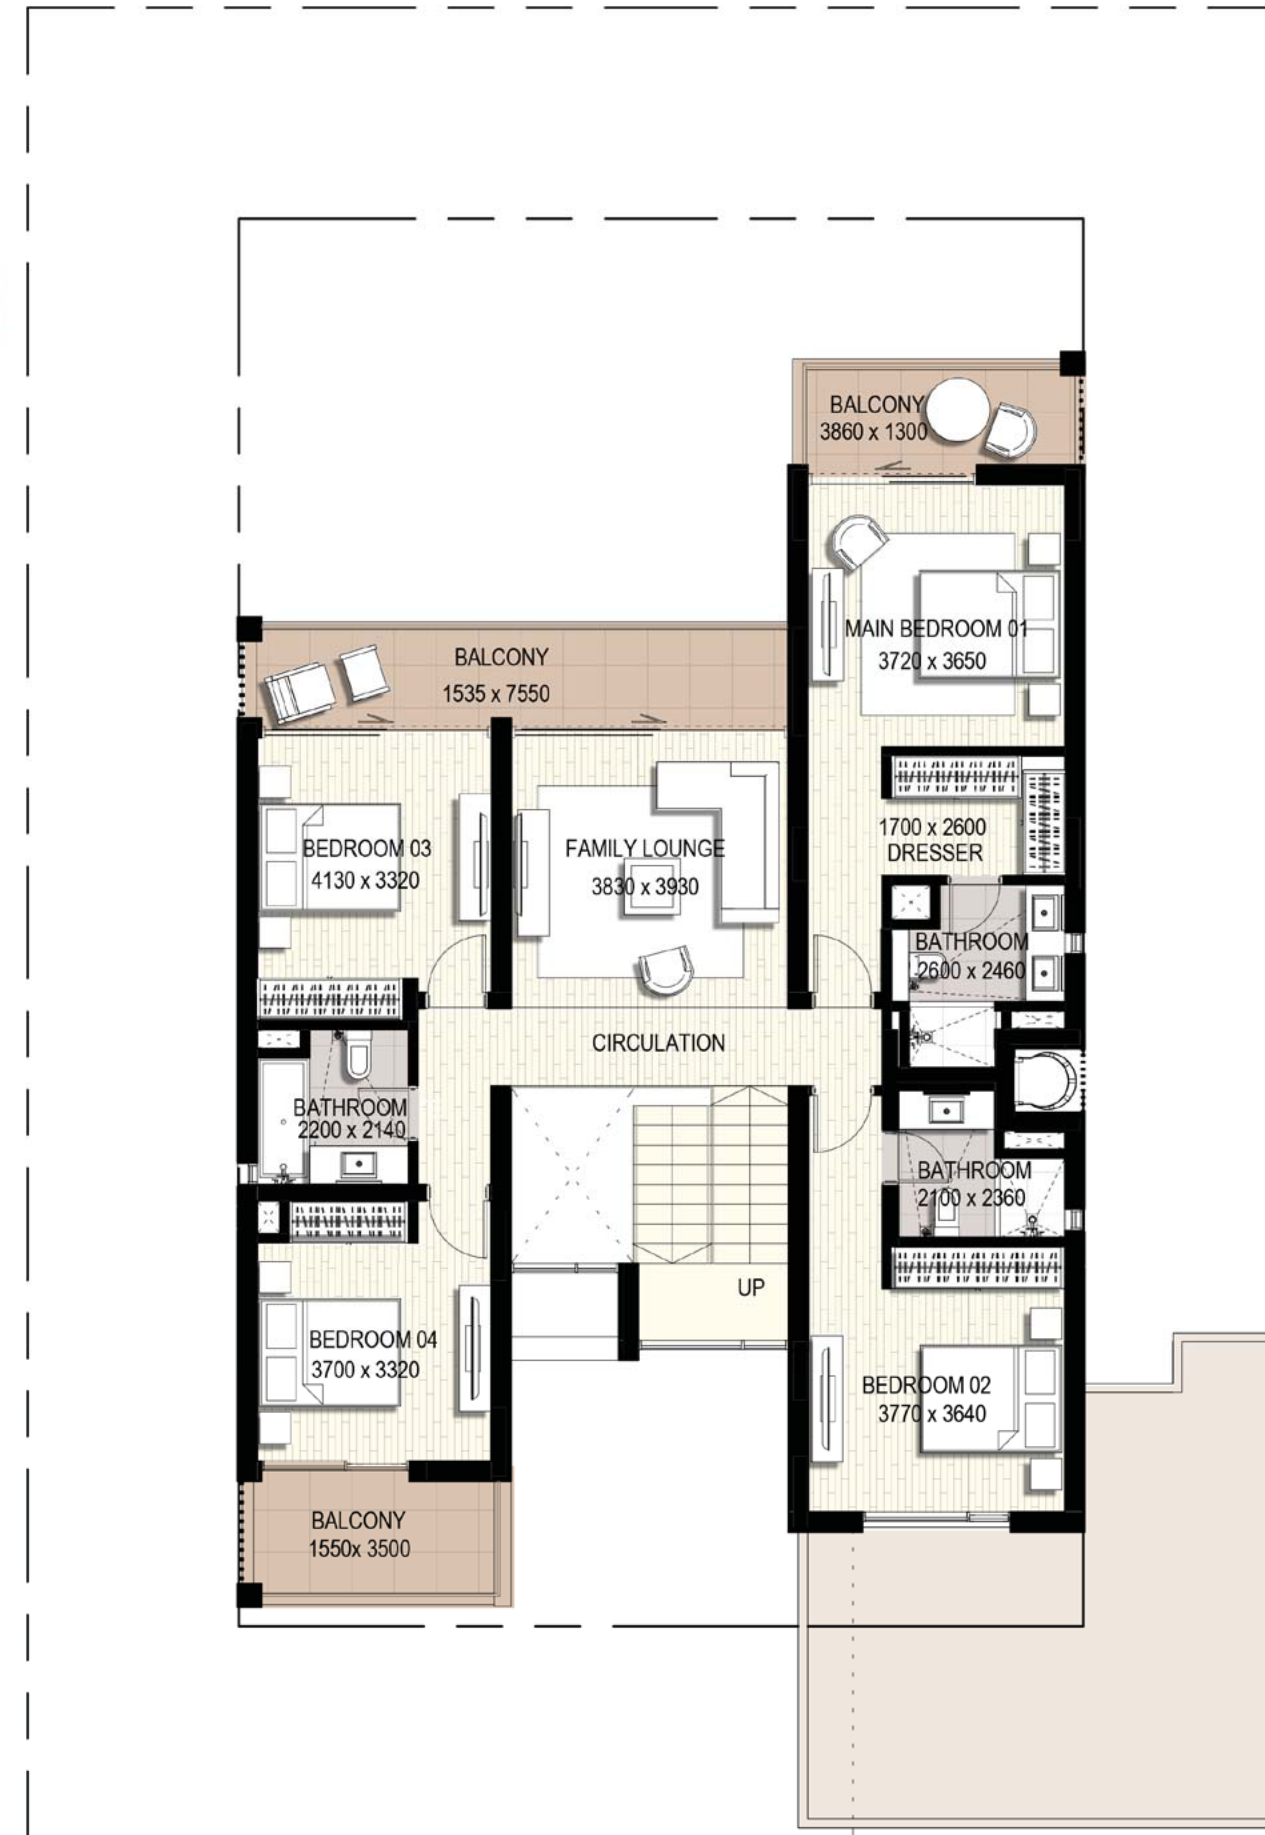

GOLF LINKS

MASTERPLAN

- Villa 1 (5-Bedroom Villa)
- Villa 2 (4-Bedroom Villa)
- Villa 3 (4-Bedroom Villa)
- Villa 4 (3-Bedroom Villa)
- Rec. Center

GOLF LINKS

FLOOR PLANS

EMAAR SOUTH

Ground Floor

First Floor

Villa 1

No of Bedrooms: 5

Total built up area : **356.9 m2 3,842 ft2**

Ground Floor

First Floor

Villa 2

No of Bedrooms: 4

Total built up area : **274.35 m2 2,953 ft2**

Ground Floor

First Floor

Villa 3

No of Bedrooms: 4

Total Built-up Area: **274.71** m²

2 956.95 ft²

Ground Floor

First Floor

Villa 4

No of Bedrooms: 3

Total Built-up Area: **260.48** m²
2 803.78 ft²

For more information on **GOLF LINKS** at **EMAAR SOUTH**,
please call 800 4267 8667 (UAE) or +971 4 366 1662 (International).

DUBAI