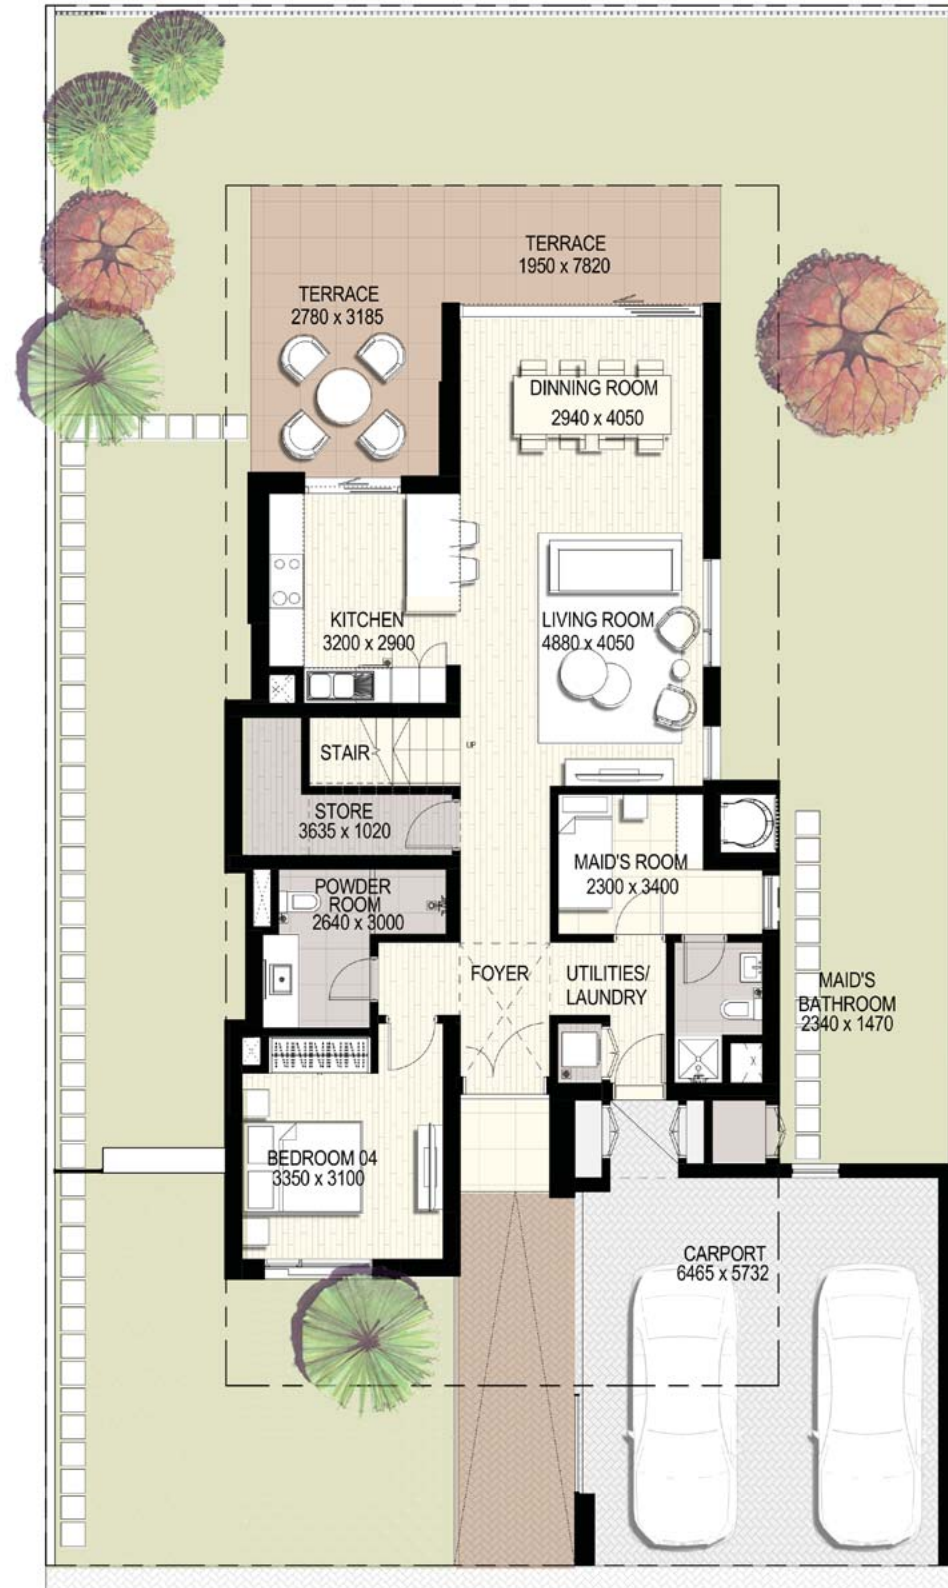

GOLF LINKS

MASTERPLAN

- Villa 1 (5-Bedroom Villa)
- Villa 2 (4-Bedroom Villa)
- Villa 3 (4-Bedroom Villa)
- Villa 4 (3-Bedroom Villa)
- Rec. Center

GOLF LINKS

FLOOR PLANS

EMAAR SOUTH

Ground Floor

First Floor

Villa 1

No of Bedrooms: 5

Total built up area : **356.9 m2 3,842 ft2**

Ground Floor

First Floor

Villa 2

No of Bedrooms: 4

Total built up area : **274.35 m2 2,953 ft2**

Ground Floor

First Floor

Villa 3

No of Bedrooms: 4

Total Built-up Area: **274.71** m²

2 956.95 ft²

Ground Floor

First Floor

Villa 4

No of Bedrooms: 3

Total Built-up Area: **260.48** m²
2 803.78 ft²

For more information on **GOLF LINKS** at **EMAAR SOUTH**,
please call 800 4267 8667 (UAE) or +971 4 366 1662 (International).

DUBAI