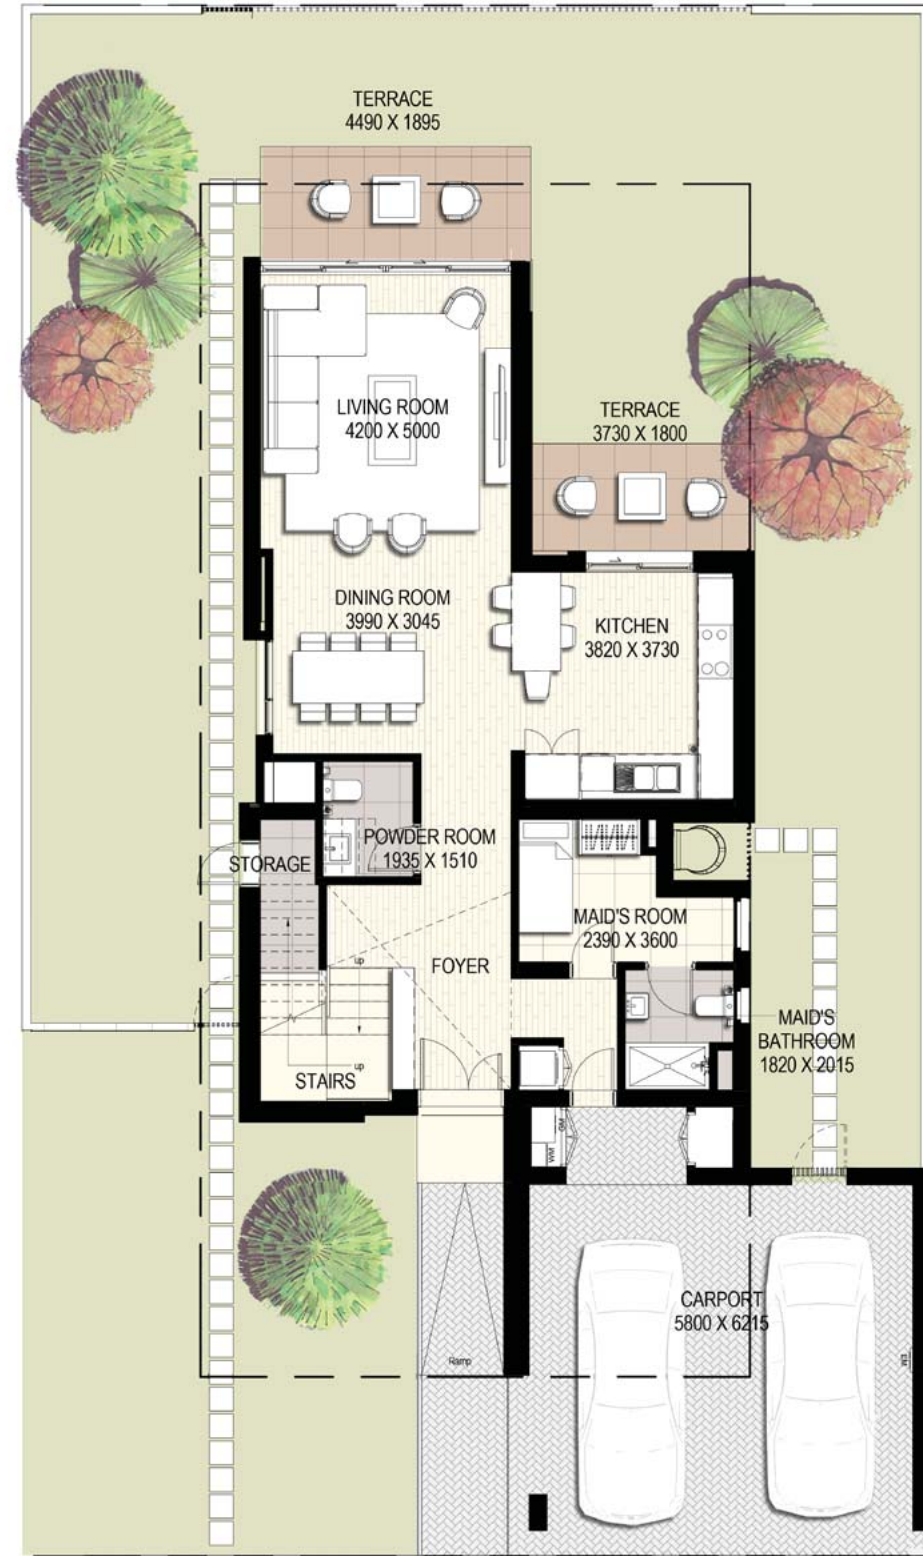

GOLF LINKS

MASTERPLAN

- Villa 1 (5-Bedroom Villa)
- Villa 2 (4-Bedroom Villa)
- Villa 3 (4-Bedroom Villa)
- Villa 4 (3-Bedroom Villa)
- Rec. Center

GOLF LINKS

FLOOR PLANS

EMAAR SOUTH

Ground Floor

First Floor

Villa 1

No of Bedrooms: 5

Total built up area : **356.9 m2 3,842 ft2**

Ground Floor

First Floor

Villa 2

No of Bedrooms: 4

Total built up area : **274.35 m2 2,953 ft2**

Ground Floor

First Floor

Villa 3

No of Bedrooms: 4

Total Built-up Area: **274.71** m²

2 956.95 ft²

Ground Floor

First Floor

Villa 4

No of Bedrooms: 3

Total Built-up Area: **260.48** m²
2 803.78 ft²

For more information on **GOLF LINKS** at **EMAAR SOUTH**,
please call 800 4267 8667 (UAE) or +971 4 366 1662 (International).

DUBAI