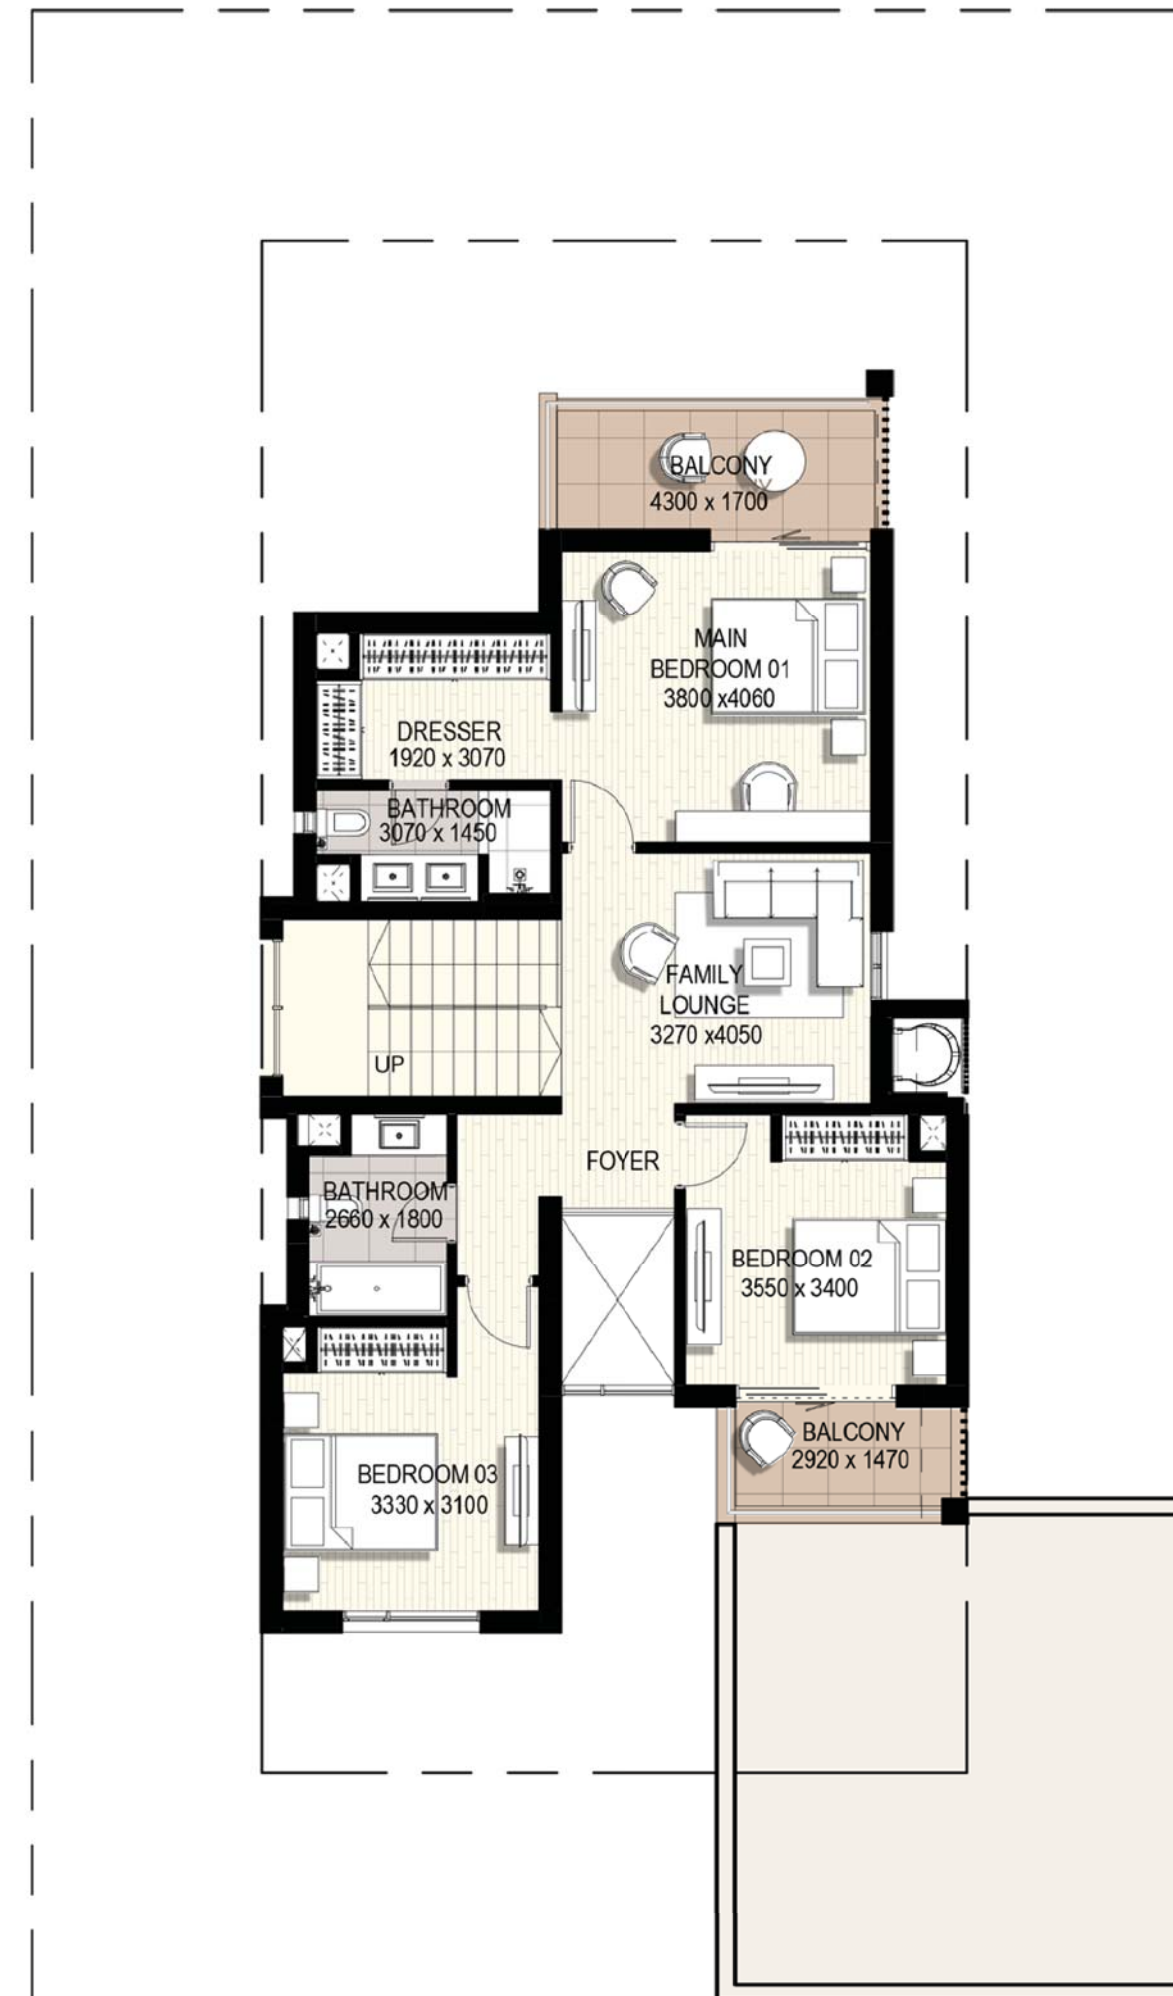

GOLF LINKS

MASTERPLAN

- Villa 1 (5-Bedroom Villa)
- Villa 2 (4-Bedroom Villa)
- Villa 3 (4-Bedroom Villa)
- Villa 4 (3-Bedroom Villa)
- Rec. Center

GOLF LINKS

FLOOR PLANS

EMAAR SOUTH

Ground Floor

First Floor

Villa 1

No of Bedrooms: 5

Total built up area : **356.9 m2 3,842 ft2**

Ground Floor

First Floor

Villa 2

No of Bedrooms: 4

Total built up area : **274.35 m2 2,953 ft2**

Ground Floor

First Floor

Villa 3

No of Bedrooms: 4

Total Built-up Area: **274.71** m²

2 956.95 ft²

Ground Floor

First Floor

Villa 4

No of Bedrooms: 3

Total Built-up Area: **260.48** m²
2 803.78 ft²

For more information on **GOLF LINKS** at **EMAAR SOUTH**,
please call 800 4267 8667 (UAE) or +971 4 366 1662 (International).

DUBAI