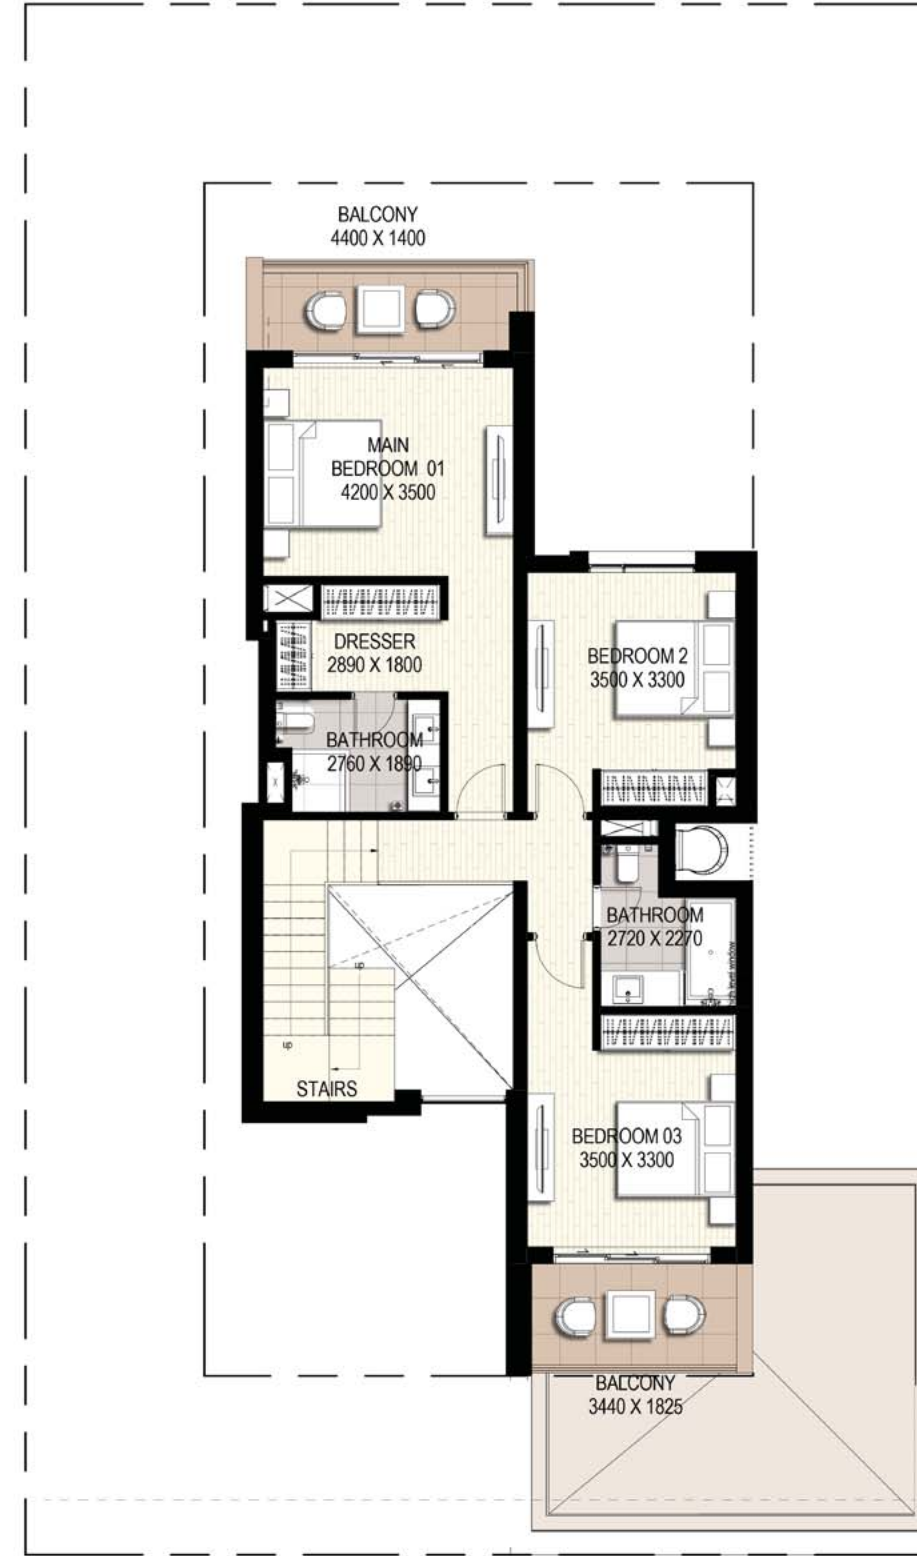

GOLF LINKS

MASTERPLAN

- Villa 1 (5-Bedroom Villa)
- Villa 2 (4-Bedroom Villa)
- Villa 3 (4-Bedroom Villa)
- Villa 4 (3-Bedroom Villa)
- Rec. Center

GOLF LINKS

FLOOR PLANS

EMAAR SOUTH

Ground Floor

First Floor

Villa 1

No of Bedrooms: 5

Total built up area : **356.9 m2 3,842 ft2**

Ground Floor

First Floor

Villa 2

No of Bedrooms: 4

Total built up area : **274.35 m2 2,953 ft2**

Ground Floor

First Floor

Villa 3

No of Bedrooms: 4

Total Built-up Area: **274.71** m²

2 956.95 ft²

Ground Floor

First Floor

Villa 4

No of Bedrooms: 3

Total Built-up Area: **260.48** m²
2 803.78 ft²

For more information on **GOLF LINKS** at **EMAAR SOUTH**,
please call 800 4267 8667 (UAE) or +971 4 366 1662 (International).

DUBAI