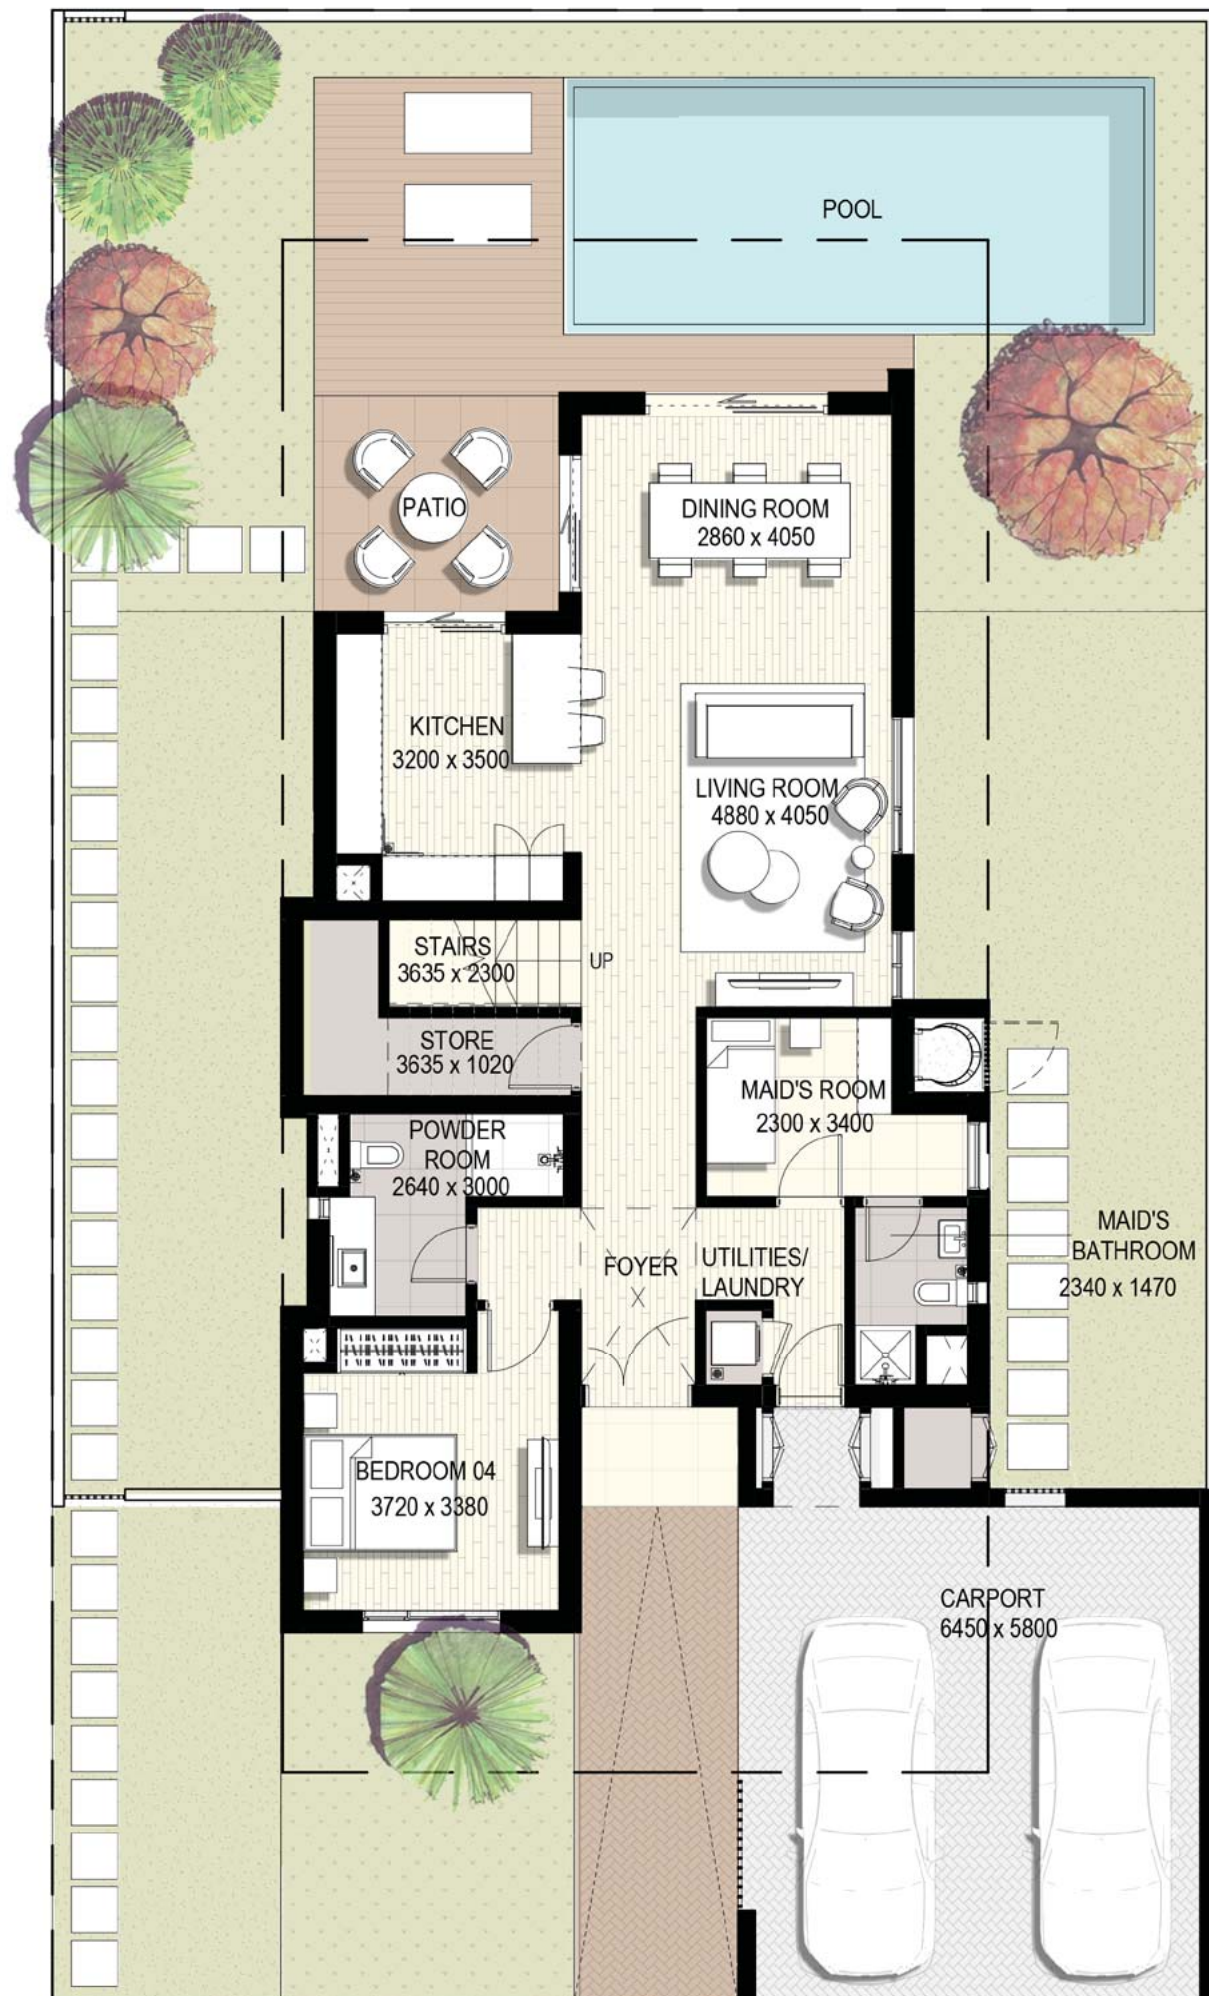

GOLF LINKS

MASTERPLAN

- Villa 1 (5-Bedroom Villa)
- Villa 2 (4-Bedroom Villa)
- Villa 3 (4-Bedroom Villa)
- Villa 4 (3-Bedroom Villa)
- Rec. Center

GOLF LINKS

FLOOR PLANS

EMAAR SOUTH

Ground Floor

First Floor

Villa 1

No of Bedrooms: 5

Total built up area : **356.9 m2 3,842 ft2**

Ground Floor

First Floor

Villa 2

No of Bedrooms: 4

Total built up area : **274.35 m2 2,953 ft2**

Ground Floor

First Floor

Villa 3

No of Bedrooms: 4

Total Built-up Area: **274.71** m²

2 956.95 ft²

Ground Floor

First Floor

Villa 4

No of Bedrooms: 3

Total Built-up Area: **260.48** m²
2 803.78 ft²

For more information on **GOLF LINKS** at **EMAAR SOUTH**,
please call 800 4267 8667 (UAE) or +971 4 366 1662 (International).

DUBAI